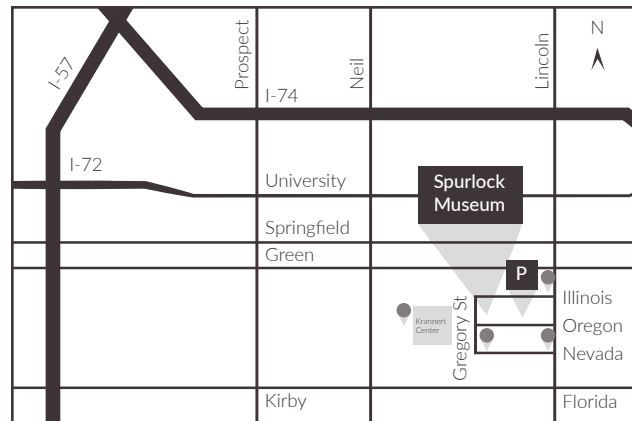

Join Us Online

-  www.spurlock.illinois.edu
-  twitter.com/SpurlockMuseum
-  facebook.com/SpurlockMuseum
-  instagram.com/SpurlockMuseum

Directions and Parking

The Spurlock Museum is located just off Lincoln Avenue on the east side of the University of Illinois campus. There are metered spaces on the street and in the small lot south of the building. The adjacent unmetered University lot D-22 has free parking after 5 pm and on weekends. Many CU-MTD bus routes stop nearby, including 2 Red, 8 Bronze, 10 Gold Hopper, 12 Teal, and 22 Illini. 📍

7

Faletti Gallery of African Cultures

Meet some ancient and modern peoples of Africa, the most diverse continent in the world.

8

Leavitt Gallery of Middle Eastern Cultures

Travel back to the beginnings of civilization along the great rivers of Egypt and the Fertile Crescent.